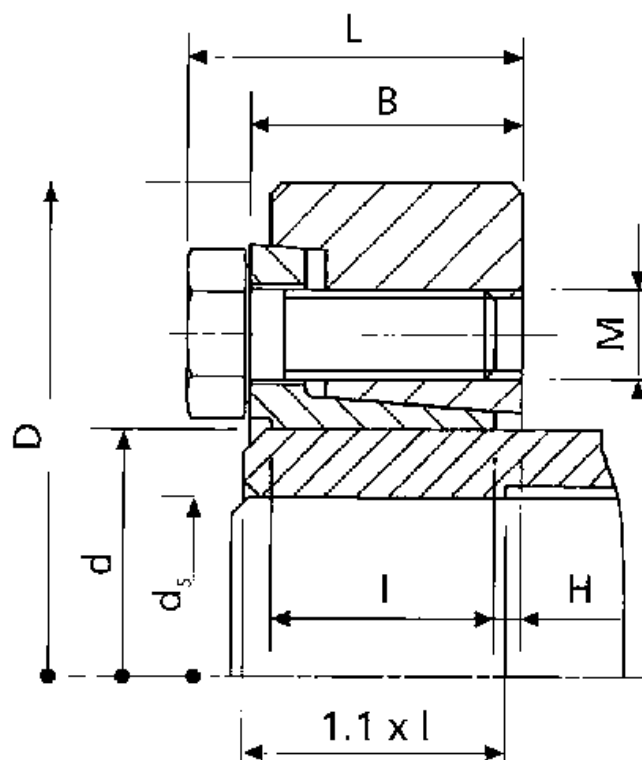

Article number: 437800190

Description: Rota-fix shaft-hub connection SB 190

## Measures

B mm	= 85.5
d H8 mm	= 190
D mm	= 340.0
ds mm	= 150
F kN torque	= 1293
H	= 8.0
I mm	= 71.5
L mm	= 96.5

M mm	= M16
T N m torque	= 97000
Ts N m bolt tightening torque	= 290